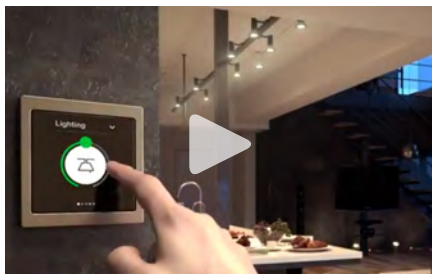

> [Watch the video!](#)

Comfort and convenience

Safety and security

Energy management

Flexibility and scalability