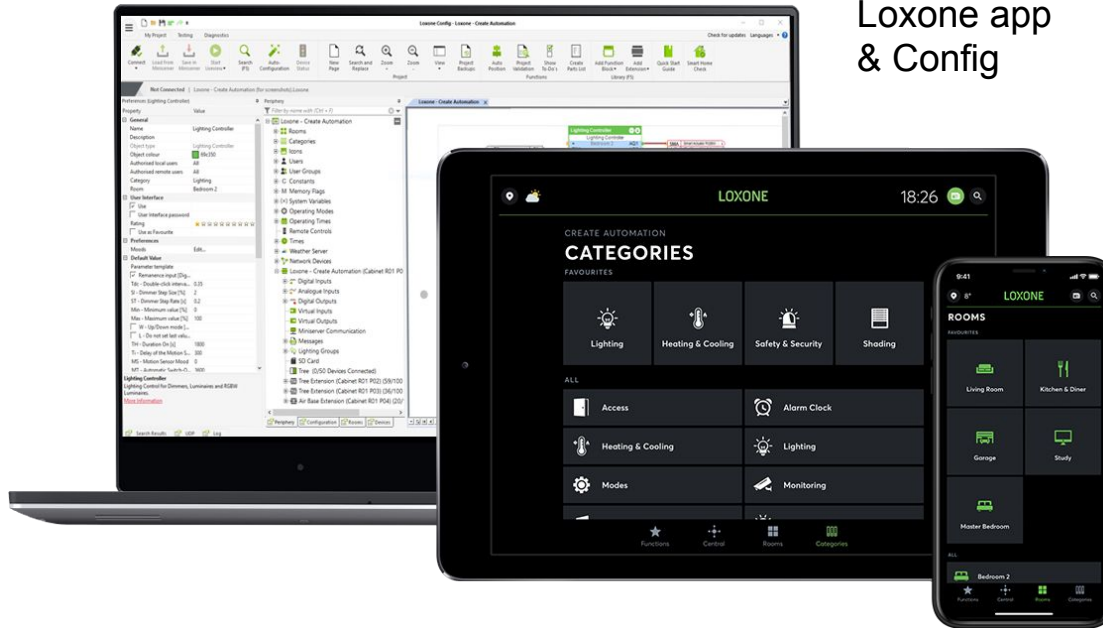

# Custom Applications

Example: Brewery

# Smart Products from Loxone

Over 150 products specifically designed for smart homes, commercial premises and custom applications.

# The Brain – The Miniserver

# Powerful Software

Ongoing free updates for the Loxone app & Config