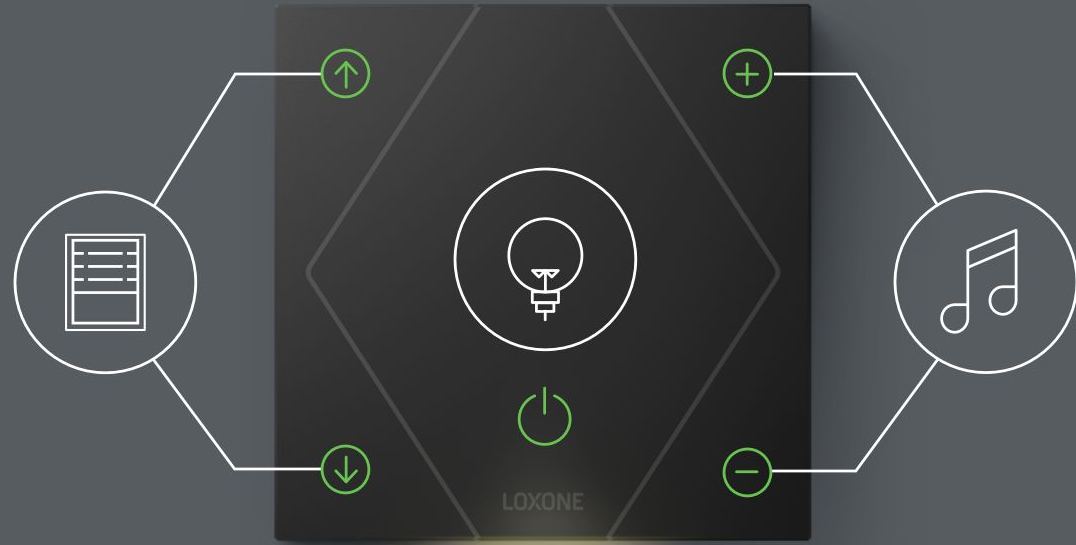

The Loxone Switch Standard

LOXONE